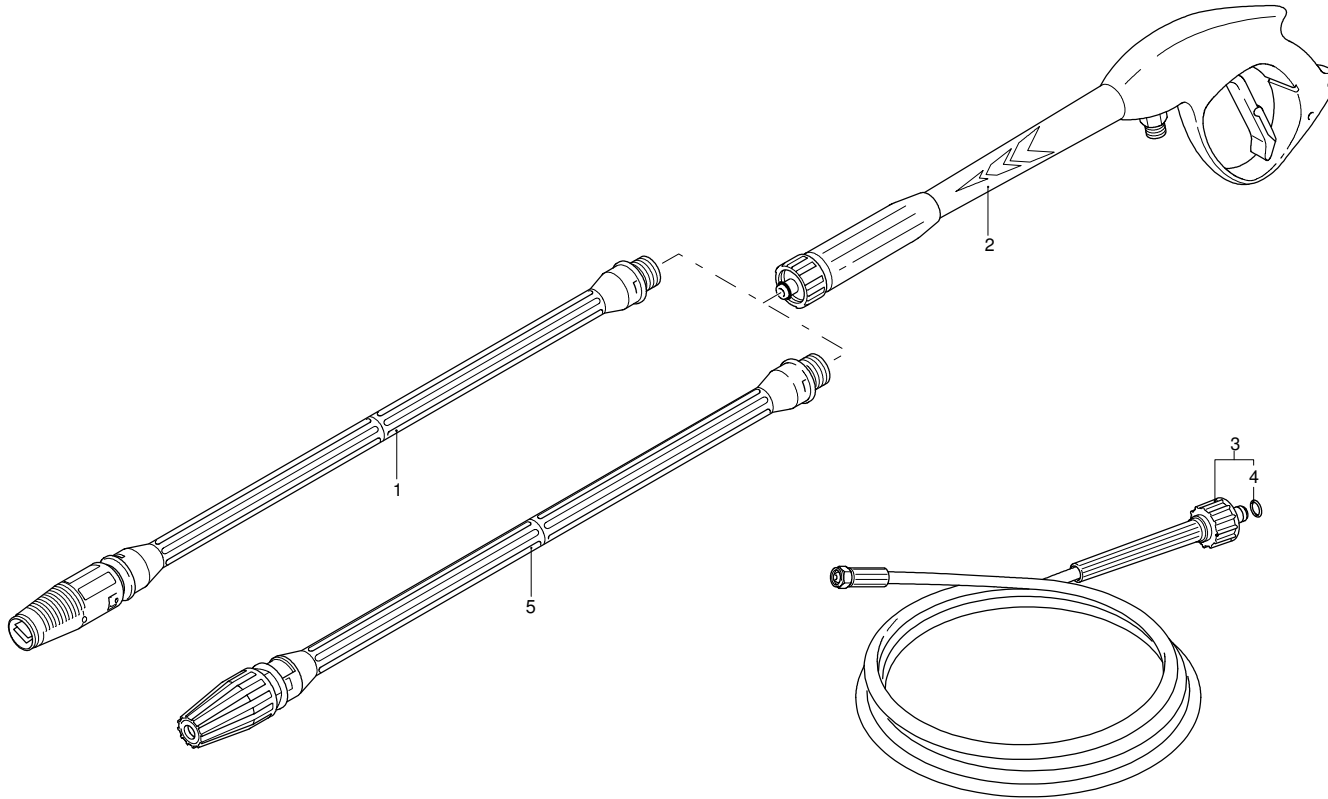

Validity	Pos.	Code	Description	Q
	1	40570	Lance+lance head	1
	2	40925	Gun	1
	3	1460702	High pressure hose	1
	4	2000770	O-ring	1
	5	40169	Lance+rotopower	1

UN_CE_0545-MW