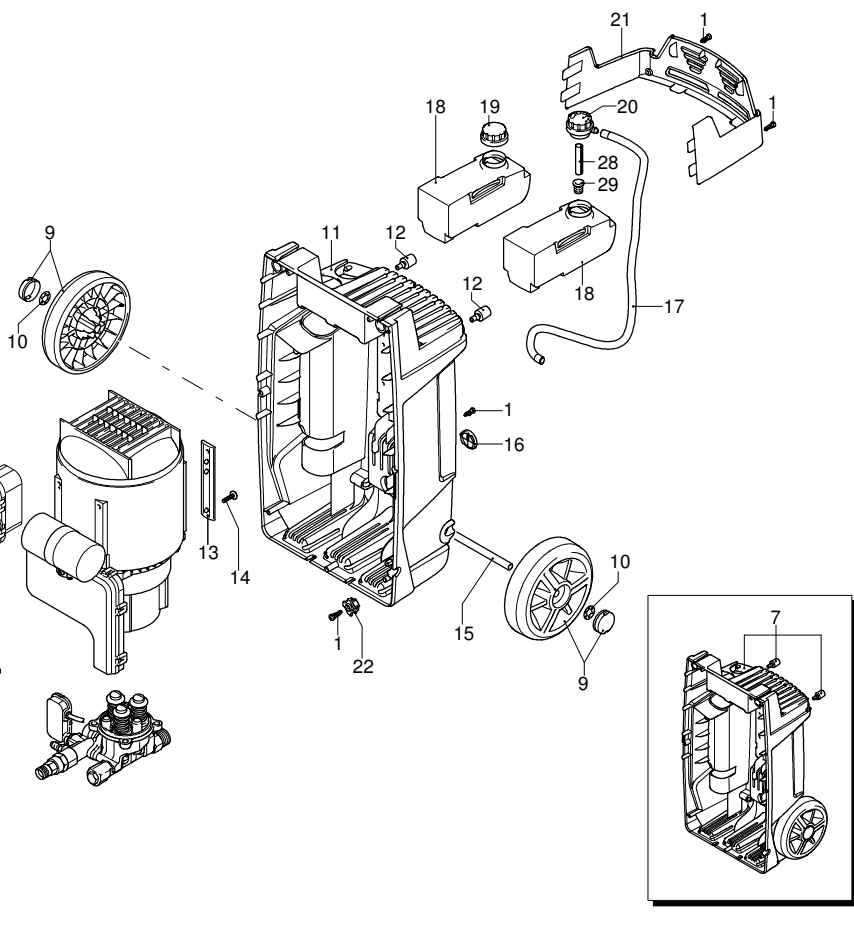

Model MPX 160 RM

Version:

Serial number:

Code: **13070**

27/07/2012

Validity	Pos.	Code	Description	Q
	1	2100300	Screw	17
	2	2900650	Guard	1
	3	2900620	Knob	1
	4	2900610	Blue casing	1
	5	2900870	Tube clip	1
	6	2909009	Handle	1
	7	2909007	Base assembly	1
	8	2900900	Ball	3
	9	2500320	Wheel	2
	10	1680880	Washer	2
	11	2900600	Base	1
	12	2180330	Rubber foot	2
	13	2900720	Plate	1
	14	2440280	Screw	4
	15	2900840	Axle	1
	16	1682310	Plug	1
	17	2901000	Detergent hose	1
	18	2900710	Tank	2
	19	2900690	Plug	1
	20	42113	Plug assembly	1
	21	2900640	Accessories carrier	1
	22	2600100	Cable gland	1
	23	2900680	Knob	1
	24	2100300	Screw	2
	25	2900670	Plate	1
	26	380420	Ring	1
	27	2900660	Hose reel rotor	1
	28	2900940	Detergent hose	1
	29	2000230	Filter	1

UN_CE_0084-HW

Model MPX 160 RM

Version:

Serial number:

Code: **13070**

27/07/2012

Validity	Pos.	Code	Description	Q
	1	1980740	Plug	1
	2	2900430	Head	1
	3	800220	Screw	3
	4	820510	O-ring	4
	5	2900850	Fitting	1
	6	740290	O-ring	6
	7	3082130	Water coupling kit	1
	8	480480	O-ring	1
	9	2849051	Complete valve	6
	10	2200141	Water seal	6
	11	770590	O-ring	3
	12	2840550	Bushing	3
	13	2840540	Bushing	3
	14	1683500	Oil seal	3
	15	2900500	Screw	4
	16	2900020	Piston guide	1
	17	2901170	Spring	3
	18	2840530	Piston	3
	19	2840050	Wobble plate	3
	20	2840130	Plug	3
	21	2840470	Screw	1
	22	2909006	Spring assembly	1
	23	1120680	O-ring	1
	25	2900130	Fitting	1
	26	1560520	Spring	1
	27	1250280	Ball	1
	28	480480	O-ring	1
	29	1982520	Hose tail	1
	30	1460430	O-ring	1
	31	2901070	Shutter	1
	32	1080091	Spring	1
	33	800560	O-ring	2
	34	2901110	Injector	1
	36	2900810	Fitting	1
	37	1260740	O-ring	1
	38	2900800	Hub pin	1
	39	2900820	Ring nut	1
	40	2900830	Fitting	1
	41	3040270	O-ring	1
	A	2233	Valve kit	1
	B	2313	Piston kit	1
	C	42124	Oil seal kit	1
	F	42438	Gasket kit	1