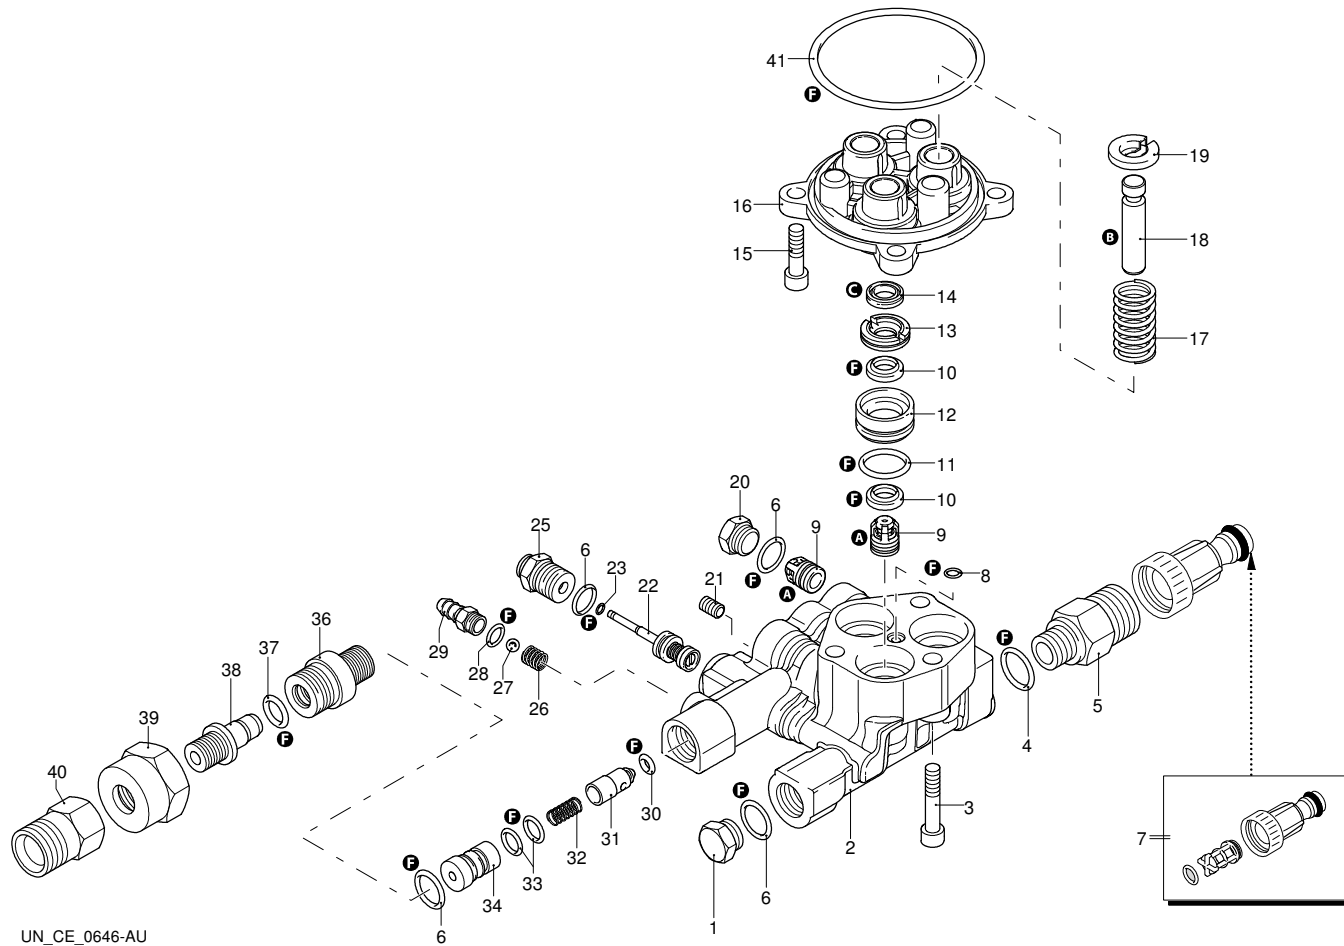

UN_CE_0084-HW

Model MPX 160 RM

Version:

Serial number:

Code: **13070**

27/07/2012

Validity	Pos.	Code	Description	Q
	1	1980740	Plug	1
	2	2900430	Head	1
	3	800220	Screw	3
	4	820510	O-ring	4
	5	2900850	Fitting	1
	6	740290	O-ring	6
	7	3082130	Water coupling kit	1
	8	480480	O-ring	1
	9	2849051	Complete valve	6
	10	2200141	Water seal	6
	11	770590	O-ring	3
	12	2840550	Bushing	3
	13	2840540	Bushing	3
	14	1683500	Oil seal	3
	15	2900500	Screw	4
	16	2900020	Piston guide	1
	17	2901170	Spring	3
	18	2840530	Piston	3
	19	2840050	Wobble plate	3
	20	2840130	Plug	3
	21	2840470	Screw	1
	22	2909006	Spring assembly	1
	23	1120680	O-ring	1
	25	2900130	Fitting	1
	26	1560520	Spring	1
	27	1250280	Ball	1
	28	480480	O-ring	1
	29	1982520	Hose tail	1
	30	1460430	O-ring	1
	31	2901070	Shutter	1
	32	1080091	Spring	1
	33	800560	O-ring	2
	34	2901110	Injector	1
	36	2900810	Fitting	1
	37	1260740	O-ring	1
	38	2900800	Hub pin	1
	39	2900820	Ring nut	1
	40	2900830	Fitting	1
	41	3040270	O-ring	1
	A	2233	Valve kit	1
	B	2313	Piston kit	1
	C	42124	Oil seal kit	1
	F	42438	Gasket kit	1

Model MPX 160 RM

Version:

Serial number:

Code: **13070**

27/07/2012

Validity	Pos.	Code	Description	Q
	2	2900170	Bearing	1
	3	2900040	Wobble plate	1
	4	1780490	Bearing	1
	5	1460530	Oil seal	1
	6	2320830	Screw	4
	7	2900010	Pump body	1
	8	1460590	Bearing	1
	9	1460040	Shield	1
	10	1461200	Oil seal	1
	11	394280	O-ring	1
	12	1460370	Fan	1
	13	1460340	Conveyor	1
	14	2900780	Cover	1
	15	2000210	Screw	2
	16	2900420	Switch	1
	17	2900770	Box	1
	18	2900930	Cable	1
	19	2021480	Gland	2
	20	2900750	Box	1
	21	2020570	Screw	3
	22	2900760	Cover	1
	23	2100300	Screw	1
	24	1340280	Clamp	1
	25	2900970	Capacitor	1
	26	1760450	Cable	1
	27	660170	O-ring	1
	28	2022201	Fork	1
	29	2029753	TSS box assembly	1
	30	1262400	Washer	1
	31	44105	Motor	1