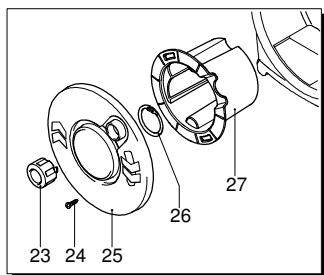

Model MPX 160 RM

Version:

Serial number:

Code: **13070**

27/07/2012

Validity	Pos.	Code	Description	Q
	1	2100300	Screw	17
	2	2900650	Guard	1
	3	2900620	Knob	1
	4	2900610	Blue casing	1
	5	2900870	Tube clip	1
	6	2909009	Handle	1
	7	2909007	Base assembly	1
	8	2900900	Ball	3
	9	2500320	Wheel	2
	10	1680880	Washer	2
	11	2900600	Base	1
	12	2180330	Rubber foot	2
	13	2900720	Plate	1
	14	2440280	Screw	4
	15	2900840	Axle	1
	16	1682310	Plug	1
	17	2901000	Detergent hose	1
	18	2900710	Tank	2
	19	2900690	Plug	1
	20	42113	Plug assembly	1
	21	2900640	Accessories carrier	1
	22	2600100	Cable gland	1
	23	2900680	Knob	1
	24	2100300	Screw	2
	25	2900670	Plate	1
	26	380420	Ring	1
	27	2900660	Hose reel rotor	1
	28	2900940	Detergent hose	1
	29	2000230	Filter	1

UN_CE_0084-HW

Model MPX 160 RM

Version:

Serial number:

Code: **13070**

27/07/2012

Validity	Pos.	Code	Description	Q
	1	1980740	Plug	1
	2	2900430	Head	1
	3	800220	Screw	3
	4	820510	O-ring	4
	5	2900850	Fitting	1
	6	740290	O-ring	6
	7	3082130	Water coupling kit	1
	8	480480	O-ring	1
	9	2849051	Complete valve	6
	10	2200141	Water seal	6
	11	770590	O-ring	3
	12	2840550	Bushing	3
	13	2840540	Bushing	3
	14	1683500	Oil seal	3
	15	2900500	Screw	4
	16	2900020	Piston guide	1
	17	2901170	Spring	3
	18	2840530	Piston	3
	19	2840050	Wobble plate	3
	20	2840130	Plug	3
	21	2840470	Screw	1
	22	2909006	Spring assembly	1
	23	1120680	O-ring	1
	25	2900130	Fitting	1
	26	1560520	Spring	1
	27	1250280	Ball	1
	28	480480	O-ring	1
	29	1982520	Hose tail	1
	30	1460430	O-ring	1
	31	2901070	Shutter	1
	32	1080091	Spring	1
	33	800560	O-ring	2
	34	2901110	Injector	1
	36	2900810	Fitting	1
	37	1260740	O-ring	1
	38	2900800	Hub pin	1
	39	2900820	Ring nut	1
	40	2900830	Fitting	1
	41	3040270	O-ring	1
	A	2233	Valve kit	1
	B	2313	Piston kit	1
	C	42124	Oil seal kit	1
	F	42438	Gasket kit	1