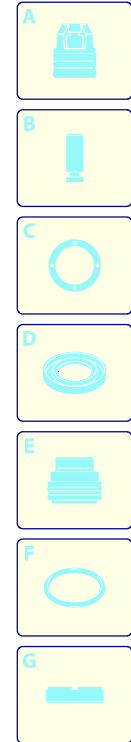

Validity	Pos.	Code	Description	Q
	1	40570	Lance+lance head	1
	2	40925	Gun	1
	3	1460702	High pressure hose	1
	4	2000770	O-ring	1
	5	40169	Lance+rotopower	1

UN_CE_0545-MW