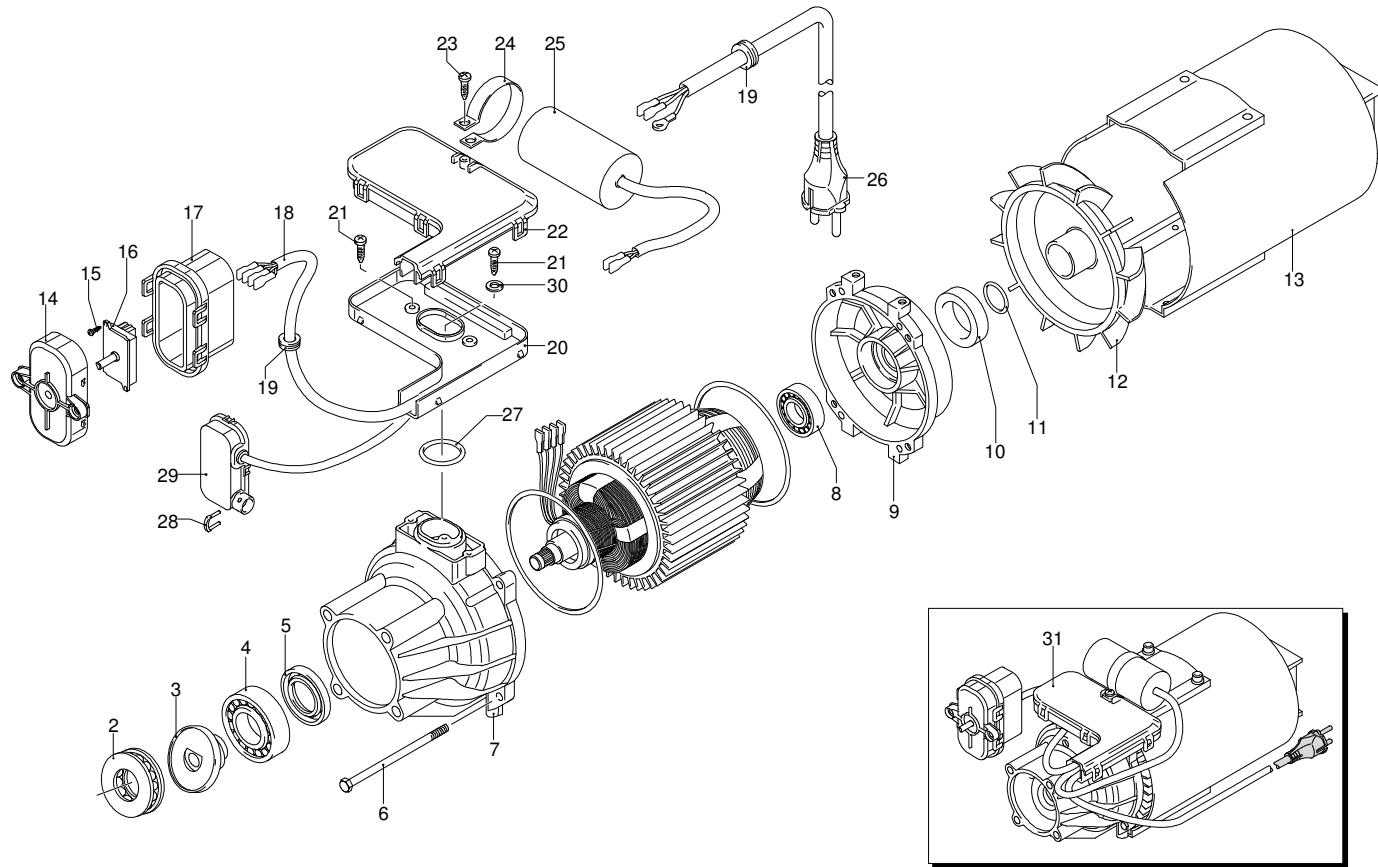

UN_CE_0084-HW

Model MPX 160 RM

Version:

Serial number:

Code: **13070**

27/07/2012

Validity	Pos.	Code	Description	Q
	1	1980740	Plug	1
	2	2900430	Head	1
	3	800220	Screw	3
	4	820510	O-ring	4
	5	2900850	Fitting	1
	6	740290	O-ring	6
	7	3082130	Water coupling kit	1
	8	480480	O-ring	1
	9	2849051	Complete valve	6
	10	2200141	Water seal	6
	11	770590	O-ring	3
	12	2840550	Bushing	3
	13	2840540	Bushing	3
	14	1683500	Oil seal	3
	15	2900500	Screw	4
	16	2900020	Piston guide	1
	17	2901170	Spring	3
	18	2840530	Piston	3
	19	2840050	Wobble plate	3
	20	2840130	Plug	3
	21	2840470	Screw	1
	22	2909006	Spring assembly	1
	23	1120680	O-ring	1
	25	2900130	Fitting	1
	26	1560520	Spring	1
	27	1250280	Ball	1
	28	480480	O-ring	1
	29	1982520	Hose tail	1
	30	1460430	O-ring	1
	31	2901070	Shutter	1
	32	1080091	Spring	1
	33	800560	O-ring	2
	34	2901110	Injector	1
	36	2900810	Fitting	1
	37	1260740	O-ring	1
	38	2900800	Hub pin	1
	39	2900820	Ring nut	1
	40	2900830	Fitting	1
	41	3040270	O-ring	1
	A	2233	Valve kit	1
	B	2313	Piston kit	1
	C	42124	Oil seal kit	1
	F	42438	Gasket kit	1

Model MPX 160 RM

Version:

Serial number:

Code: **13070**

27/07/2012

Validity	Pos.	Code	Description	Q
	2	2900170	Bearing	1
	3	2900040	Wobble plate	1
	4	1780490	Bearing	1
	5	1460530	Oil seal	1
	6	2320830	Screw	4
	7	2900010	Pump body	1
	8	1460590	Bearing	1
	9	1460040	Shield	1
	10	1461200	Oil seal	1
	11	394280	O-ring	1
	12	1460370	Fan	1
	13	1460340	Conveyor	1
	14	2900780	Cover	1
	15	2000210	Screw	2
	16	2900420	Switch	1
	17	2900770	Box	1
	18	2900930	Cable	1
	19	2021480	Gland	2
	20	2900750	Box	1
	21	2020570	Screw	3
	22	2900760	Cover	1
	23	2100300	Screw	1
	24	1340280	Clamp	1
	25	2900970	Capacitor	1
	26	1760450	Cable	1
	27	660170	O-ring	1
	28	2022201	Fork	1
	29	2029753	TSS box assembly	1
	30	1262400	Washer	1
	31	44105	Motor	1