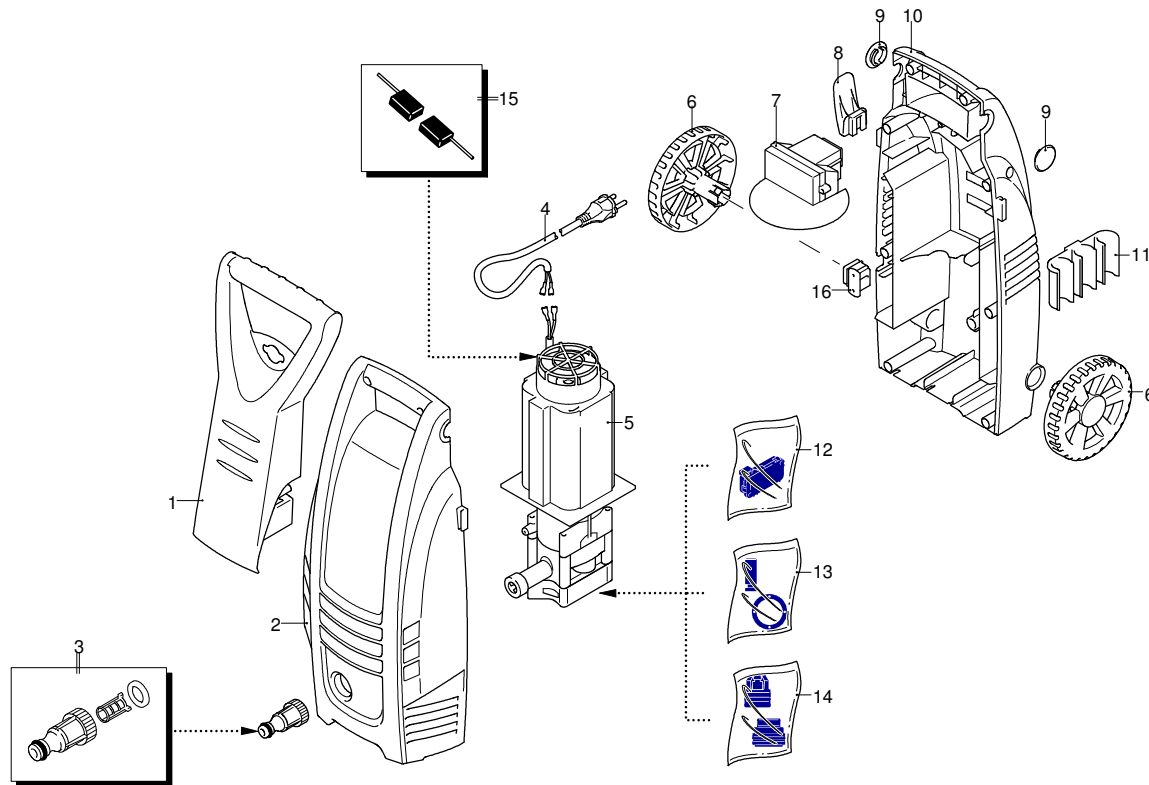

Model MPX 120

Version:

Serial number:

Code: **13539**

28/01/2013

Validity	Pos.	Code	Description	Q
	1	3080840	Handle	1
	2	3082780	Blue casing	1
	3	3082130	Water coupling kit	1
	4	50940	Cable	1
	5	3081190	Electric pump assembly	1
	6	3080890	Wheel	2
	7	3082770	Switch	1
	8	50942	Accessories carrier	1
	9	3080880	Plug	2
	10	50944	Base	1
	11	50947	Accessories carrier	1
	12	3081280	TSS kit	1
	13	3081270	Piston + seals kit	1
	14	3081290	Valves + seals kit	1
	15	3082580	Brush kit for motor	1
	16	3080580	Cable gland	1

Model MPX 120

Version:

Serial number:

Code: **13539**

28/01/2013

Validity	Pos.	Code	Description	Q
	1	50955	Lance+lance head	1
	2	50954	Tank	1
	3	3082281	Gun	1
	4	3082290	High pressure hose	1
	5	3082330	Lance+rotopower	1