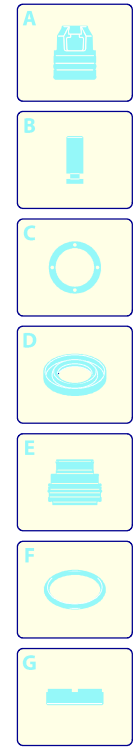

Model MPX 120

Version:

Serial number:

Code: **13539**

28/01/2013

Validity	Pos.	Code	Description	Q
	1	3080840	Handle	1
	2	3082780	Blue casing	1
	3	3082130	Water coupling kit	1
	4	50940	Cable	1
	5	3081190	Electric pump assembly	1
	6	3080890	Wheel	2
	7	3082770	Switch	1
	8	50942	Accessories carrier	1
	9	3080880	Plug	2
	10	50944	Base	1
	11	50947	Accessories carrier	1
	12	3081280	TSS kit	1
	13	3081270	Piston + seals kit	1
	14	3081290	Valves + seals kit	1
	15	3082580	Brush kit for motor	1
	16	3080580	Cable gland	1

Model MPX 120

Version:

Serial number:

Code: **13539**

28/01/2013

Validity	Pos.	Code	Description	Q
	1	50955	Lance+lance head	1
	2	50954	Tank	1
	3	3082281	Gun	1
	4	3082290	High pressure hose	1
	5	3082330	Lance+rotopower	1