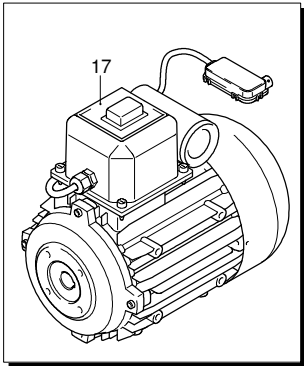

# Model MPX 150 HDC

Version:

Serial number:

Code: **24362**

07/12/2011

| Validity | Pos. | Code    | Description | Q |
|----------|------|---------|-------------|---|
|          | 1    | 2102600 | Guard       | 1 |
|          | 2    | 1682270 | Switch      | 1 |
|          | 3    | 51182   | Capacitor   | 1 |
|          | 4    | 1261560 | Screw       | 4 |
|          | 5    | 1080190 | O-ring      | 4 |
|          | 6    | 1760450 | Cable       | 1 |
|          | 7    | 1382380 | Cable gland | 1 |
|          | 8    | 1701070 | Box         | 1 |
|          | 9    | 1700590 | Nut         | 1 |
|          | 10   | 880270  | O-ring      | 1 |
|          | 11   | 2021480 | Gland       | 2 |
|          | 12   | 1269100 | Clamp       | 1 |
|          | 13   | 1940410 | O-ring      | 1 |
|          | 14   | 1470130 | Screw       | 4 |
|          | 15   | 1700080 | Plate       | 1 |
|          | 16   | 1700100 | Gasket      | 1 |
|          | 17   | 44510   | Motor       | 1 |