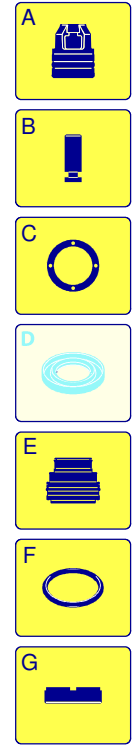

Model MPX 150 HDC

Version:

Serial number:

Code: **24362**

07/12/2011

Validity	Pos.	Code	Description	Q
	1	3200110	Plug	5
	2	1200690	O-ring	6
	3	2769050	Valve	6
	4	800410	Screw	8
	5	1381550	Washer	8
	6	3200020	Head	1
	7	180101	O-ring	1
	8	820361	Plug	1
	9	740290	O-ring	1
	10	1980740	Plug	1
	11	1780140	Ring	3
	12	1780720	Water seal	3
	13	3200130	Piston guide	3
	14	3200142	Gasket	3
	15	3200260	Ring	3
	16	770590	O-ring	3
	17	3200120	Piston guide	3
	18	3200010	Pump body	1
	19	1780490	Bearing	1
	20	1260790	Ring	1
	21	1780550	Ring	1
	22	395081	O-ring	1
	23	3200090	Plate	1
	24	3200080	Level gauge	1
	25	3200070	Support	1
	26	1200430	Screw	4
	27	880130	Plug	1
	28	1260110	Nut	3
	29	1260100	Washer	3
	30	1260210	Piston	3
	31	1260091	Plate	3
	32	1260460	Oil seal	3
	33	480480	O-ring	3
	34	3200060	Piston	3
	35	3200040	Connecting-rod	3
	36	1780050	Pin	3
	37	2760280	O-ring	1
	38	3200030	Cover	1
	39	820510	O-ring	1
	40	880581	Plug	1
	41	3200220	Screw	4
	42	3200300	Shaft	1
	43	3200230	Key	1
	44	1321190	Bearing	1
	45	1260750	Oil seal	1
	46	3209200	Head assembly	1
	47	23384	Pump	1
	48	3200430	Plug	1
	49	40786	Pressure gauge	1
	A	2186	Valve kit	1
	B	42467	Piston kit	1
	C	42468	Oil seal kit	1
	E	42469	Water seal kit	1
	F	42470	Gasket kit	1
	G	2745	Support ring kit	1

UN_CE_0724-DU