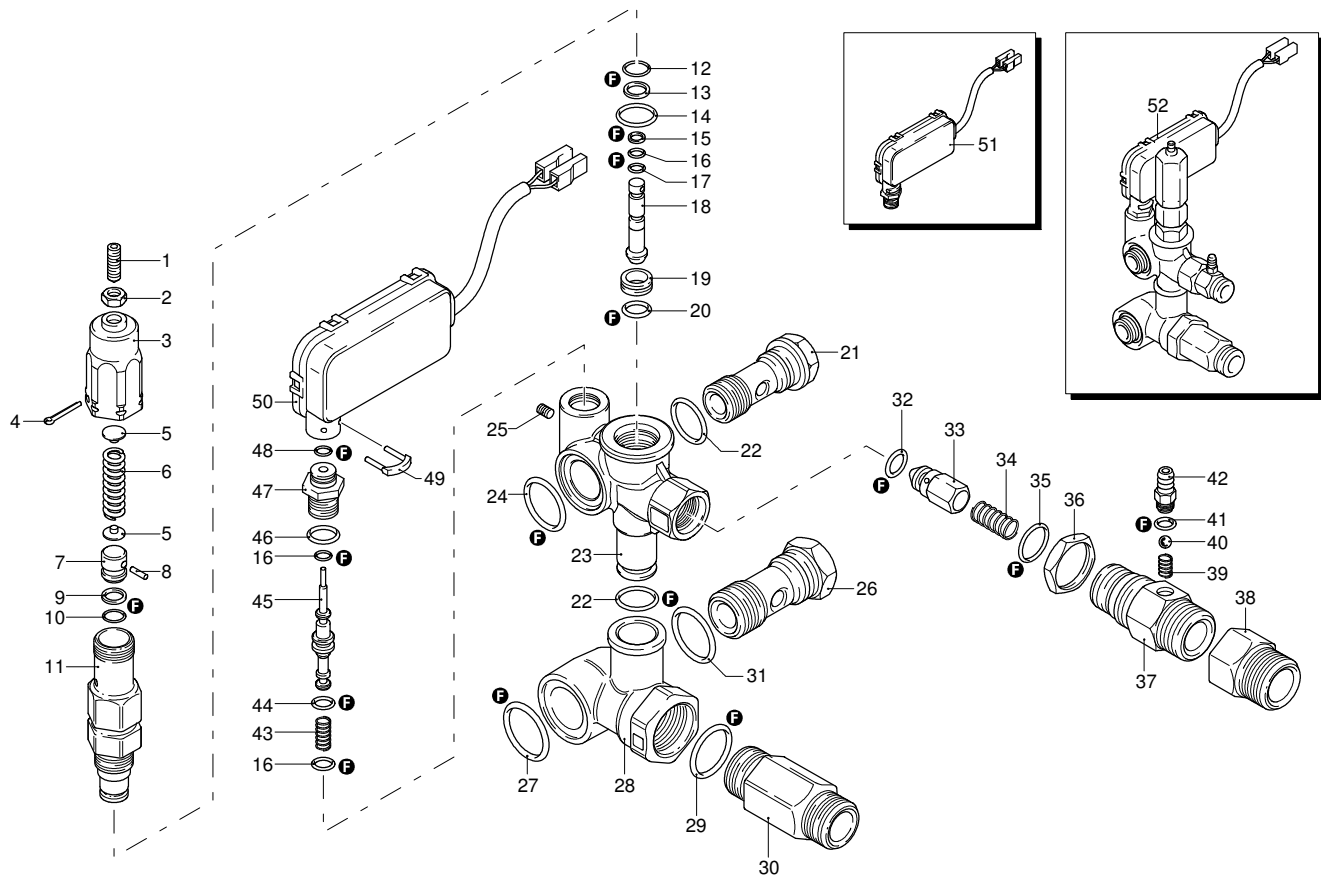

# Model MPX 150 HDC

Version:

Serial number:

Code: **24362**

07/12/2011

| Validity | Pos. | Code    | Description      | Q |
|----------|------|---------|------------------|---|
|          | 1    | 392840  | Screw            | 1 |
|          | 2    | 1980300 | Nut              | 1 |
|          | 3    | 2500540 | Insert           | 1 |
|          | 4    | 2500550 | Split pin        | 1 |
|          | 5    | 1980220 | Wobble plate     | 2 |
|          | 6    | 1271070 | Spring           | 1 |
|          | 7    | 1080041 | Piston           | 1 |
|          | 8    | 1080070 | Pin              | 1 |
|          | 9    | 1080401 | Ring             | 1 |
|          | 10   | 1080250 | O-ring           | 1 |
|          | 11   | 1980210 | Piston guide     | 1 |
|          | 12   | 740290  | O-ring           | 1 |
|          | 13   | 800560  | O-ring           | 1 |
|          | 14   | 880830  | O-ring           | 1 |
|          | 15   | 1271170 | Ring             | 1 |
|          | 16   | 1080192 | O-ring           | 3 |
|          | 17   | 1120681 | O-ring           | 1 |
|          | 18   | 1271160 | Piston           | 1 |
|          | 19   | 2460420 | Seat             | 1 |
|          | 20   | 1080250 | O-ring           | 1 |
|          | 21   | 1540272 | Screw            | 1 |
|          | 22   | 390080  | O-ring           | 2 |
|          | 23   | 1540660 | Valve body       | 1 |
|          | 24   | 1140450 | O-ring           | 1 |
|          | 25   | 1981190 | Screw            | 1 |
|          | 26   | 2260420 | Screw            | 1 |
|          | 27   | 1540630 | O-ring           | 1 |
|          | 28   | 1540280 | Suction fitting  | 1 |
|          | 29   | 480440  | O-ring           | 1 |
|          | 30   | 1560900 | Fitting          | 1 |
|          | 31   | 880270  | O-ring           | 1 |
|          | 32   | 1460430 | O-ring           | 1 |
|          | 33   | 1540170 | Shutter          | 1 |
|          | 34   | 1080091 | Spring           | 1 |
|          | 35   | 394280  | O-ring           | 1 |
|          | 36   | 1540300 | Nut              | 1 |
|          | 37   | 1540570 | Fitting          | 1 |
|          | 38   | 1123960 | Fitting          | 1 |
|          | 39   | 1560520 | Spring           | 1 |
|          | 40   | 1250280 | Ball             | 1 |
|          | 41   | 480480  | O-ring           | 1 |
|          | 42   | 1560490 | Hose tail        | 1 |
|          | 43   | 1981320 | Spring           | 1 |
|          | 44   | 660191  | O-ring           | 1 |
|          | 45   | 1540881 | Pin              | 1 |
|          | 46   | 880840  | O-ring           | 1 |
|          | 47   | 1540870 | Plug             | 1 |
|          | 48   | 1260820 | O-ring           | 1 |
|          | 49   | 2022201 | Fork             | 1 |
|          | 50   | 2029758 | TSS box assembly | 1 |
|          | 51   | 42458   | TSS kit          | 1 |
|          | 52   | 22560   | Complete valve   | 1 |
|          | F    | 42451   | Gasket kit       | 1 |