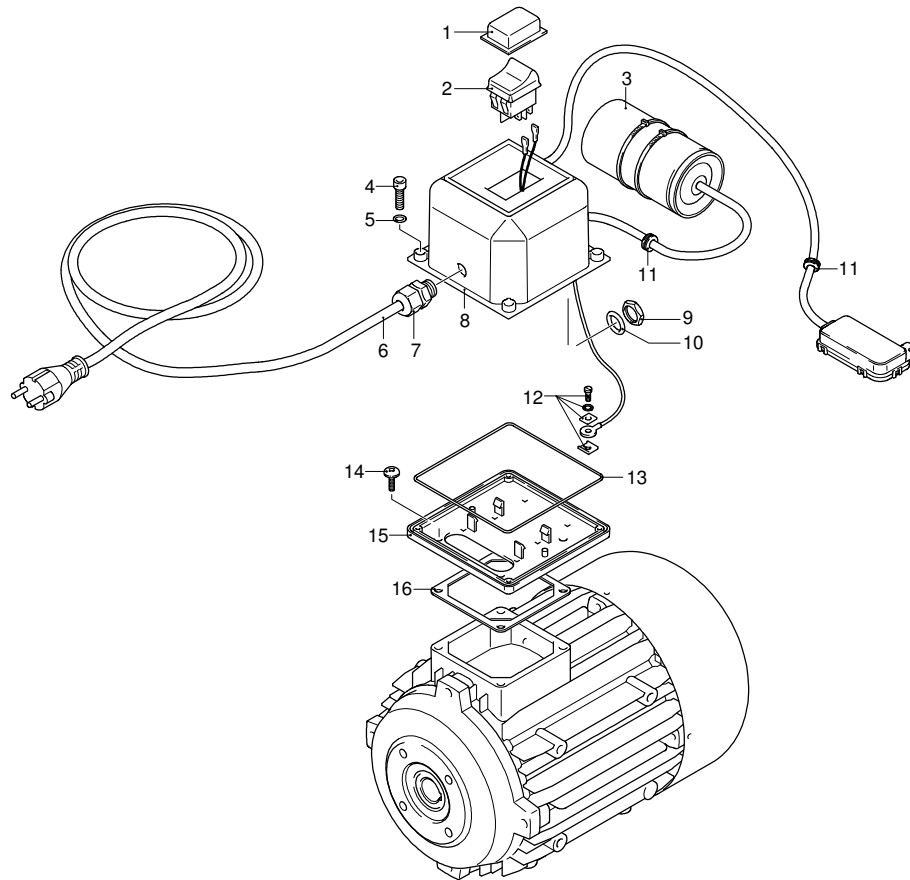

Model MPX 150 HDC

Version:

Serial number:

Code: **24362**

07/12/2011

Validity	Pos.	Code	Description	Q
	1	2102600	Guard	1
	2	1682270	Switch	1
	3	51182	Capacitor	1
	4	1261560	Screw	4
	5	1080190	O-ring	4
	6	1760450	Cable	1
	7	1382380	Cable gland	1
	8	1701070	Box	1
	9	1700590	Nut	1
	10	880270	O-ring	1
	11	2021480	Gland	2
	12	1269100	Clamp	1
	13	1940410	O-ring	1
	14	1470130	Screw	4
	15	1700080	Plate	1
	16	1700100	Gasket	1
	17	44510	Motor	1