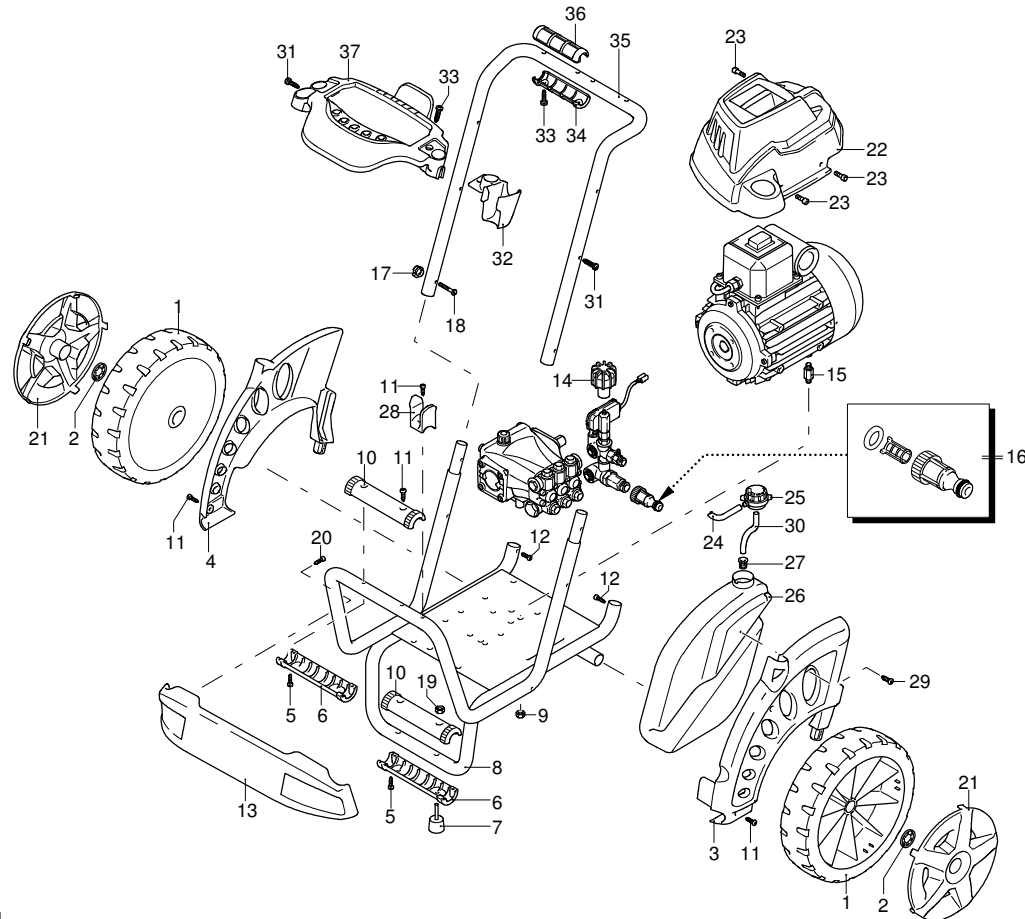

Model MPX 150 HDC

Version:

Serial number:

Code: **24362**

07/12/2011

Validity	Pos.	Code	Description	Q
	1	3600140	Wheel	2
	2	3600180	Washer	2
	3	3600010	Guard	1
	4	3600020	Guard	1
	5	2000110	Screw	8
	6	3600040	Guard	2
	7	3600190	Vibration damper	2
	8	3600121	Frame	1
	9	380240	Nut	4
	10	3600200	Guard	2
	11	2060200	Screw	5
	12	2100300	Screw	2
	13	3600320	Guard	1
	14	2360760	Knob	1
	15	2360340	Stud bolt	4
	16	3082130	Water coupling kit	1
	17	50019	Knob	2
	18	50037	Screw	2
	19	1060120	Nut	2
	20	2021780	Screw	2
	21	3600030	Guard	2
	22	3600290	Casing	1
	23	850250	Screw	3
	24	3600410	Detergent hose	1
	25	42113	Plug assembly	1
	26	3600250	Tank	1
	27	2000230	Filter	1
	28	3600070	Accessories carrier	1
	29	2360360	Screw	1
	30	2500330	Detergent hose	1
	31	2060200	Screw	2
	32	3600060	Accessories carrier	1
	33	2100300	Screw	5
	34	3580090	Knob	2
	35	3600130	Frame	1
	36	3580180	Knob	2
	37	3600050	Accessories carrier	1