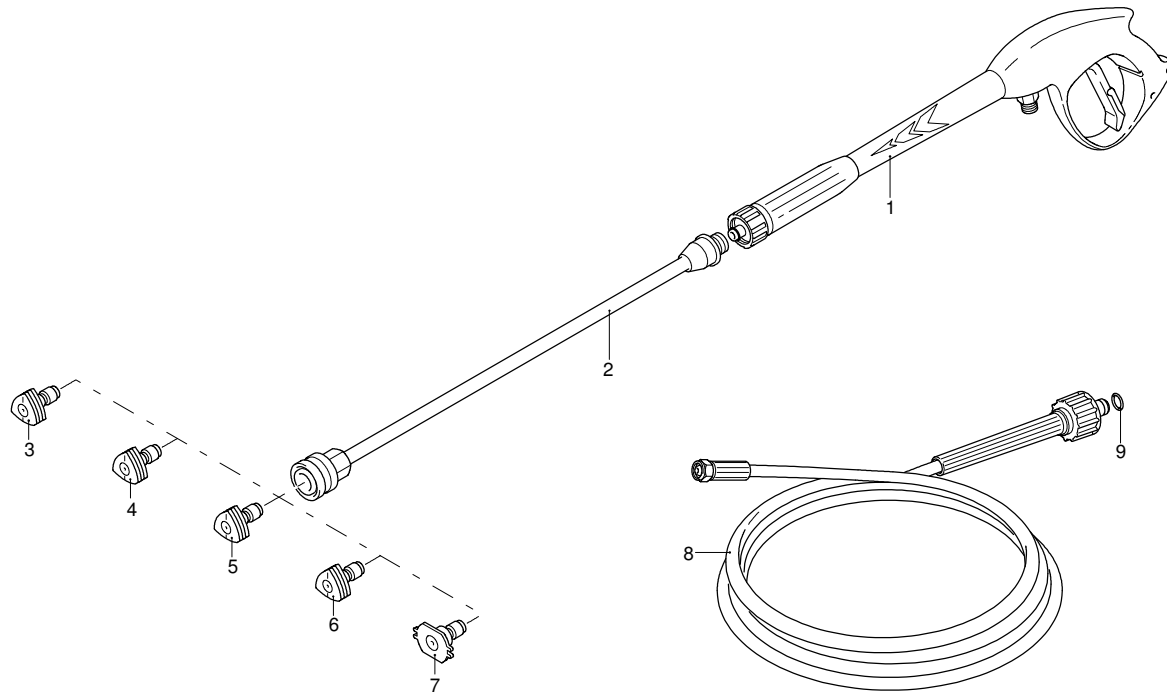

Validity	Pos.	Code	Description	Q
	1	40925	Gun	1
	2	3600340	Lance	1
	3	3600350	Nozzle (0°)	1
	4	3600360	Nozzle (15°)	1
	5	3600370	Nozzle (25°)	1
	6	3600380	Nozzle (40°)	1
	7	3600400	Nozzle (low pressure)	1
	8	1271960	High pressure hose	1
	9	2000770	O-ring	1